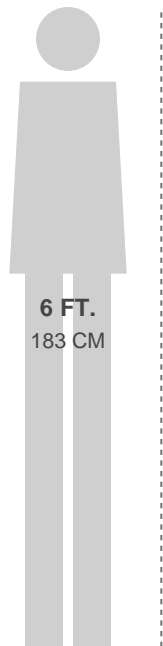

WEIGHT

47.4 LBS

(21.5 KG)

WEIGHT CAPACITY

275 LBS

(125 KG)

WARRANTY

5 YEAR

LIMITED · ORIGINAL OWNER

MATERIAL

BLOWMOLDED HDPE

LENGTH
8'9" (267 cm)

WIDTH
27.6" (70 cm)

SPECIFICATIONS

LENGTH	8'9" (267 cm)
WIDTH	27.6" (70 cm)
HEIGHT	11.4" (29 cm)
WEIGHT	47.4 lb (21.5 kg)
MAX CAPACITY	275 lb (125 kg)
MATERIAL	Blowmolded HDPE
TRANSPORT	Built-in stern wheels
WARRANTY	5-year limited hull

PRICING

\$479.99 CAD

SAIL Outdoors retail price

FEATURES & BENEFITS

- > Built-in stern wheels — only kayak in SAIL with this
- > Lightest sit-on-top in the SAIL store (47.4 lb)
- > Padded seat with adjustable backrest
- > 2 flush-mount + 1 adjustable rod holder
- > 3 top-loading accessory tracks (2 side + 1 front)
- > Front + rear bungee storage + tackle box compartment
- > 6" dry hatch, 2 paddle parks, molded foot pedals
- > Cup holder + multiple carrying handles