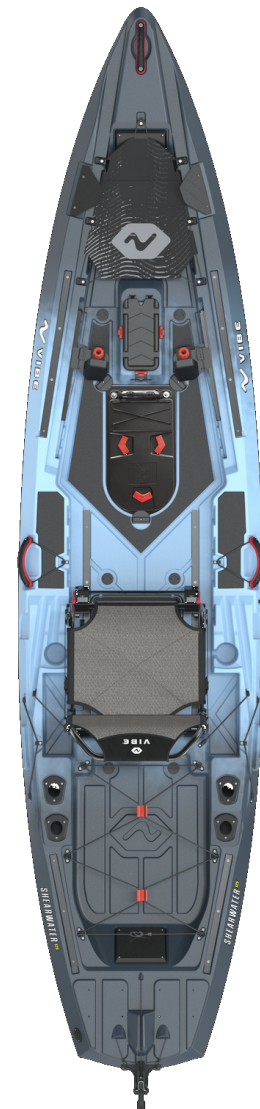

# 77 LBS

(35 KG · empty hull)

# 475 LBS

(215 KG)

## MATERIAL

ROTOMOLDED HDPE

**LENGTH**  
12'6" (381 cm)

**WIDTH**  
35" (89 cm)

## SPECIFICATIONS

LENGTH	12'6" (381 cm)
WIDTH	35" (89 cm)
HULL WEIGHT	77 lb (35 kg) empty
FULLY LOADED	92 lb (42 kg) accessorized
MAX CAPACITY	475 lb (215 kg)
MATERIAL	Rotomolded HDPE
DRIVE	Versa Pod (paddle/X-Drive/Impulse)
WARRANTY	Lifetime limited hull