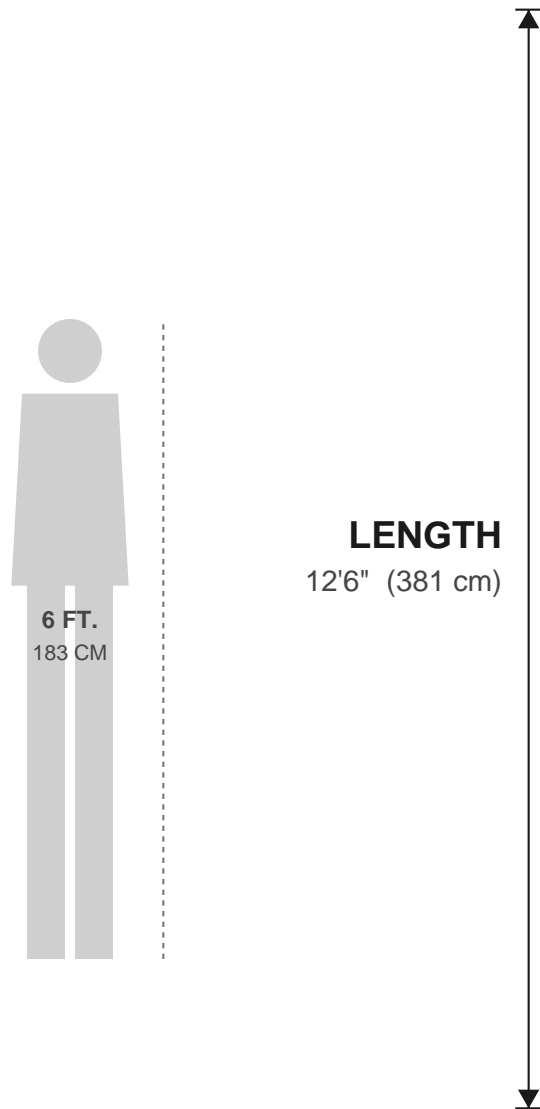

## WEIGHT CAPACITY

# 475 LBS

(215 KG)

## MATERIAL

ROTOMOLDED HDPE

**LENGTH**  
12'6" (381 cm)

**WIDTH**  
35" (89 cm)

## SPECIFICATIONS

LENGTH	12'6" (381 cm)
WIDTH	35" (89 cm)
HULL WEIGHT	77 lb (35 kg) empty
FULLY LOADED	92 lb (42 kg) accessorized
MAX CAPACITY	475 lb (215 kg)
MATERIAL	Rotomolded HDPE
DRIVE	Versa Pod (paddle/X-Drive/Impulse)
WARRANTY	Lifetime limited hull