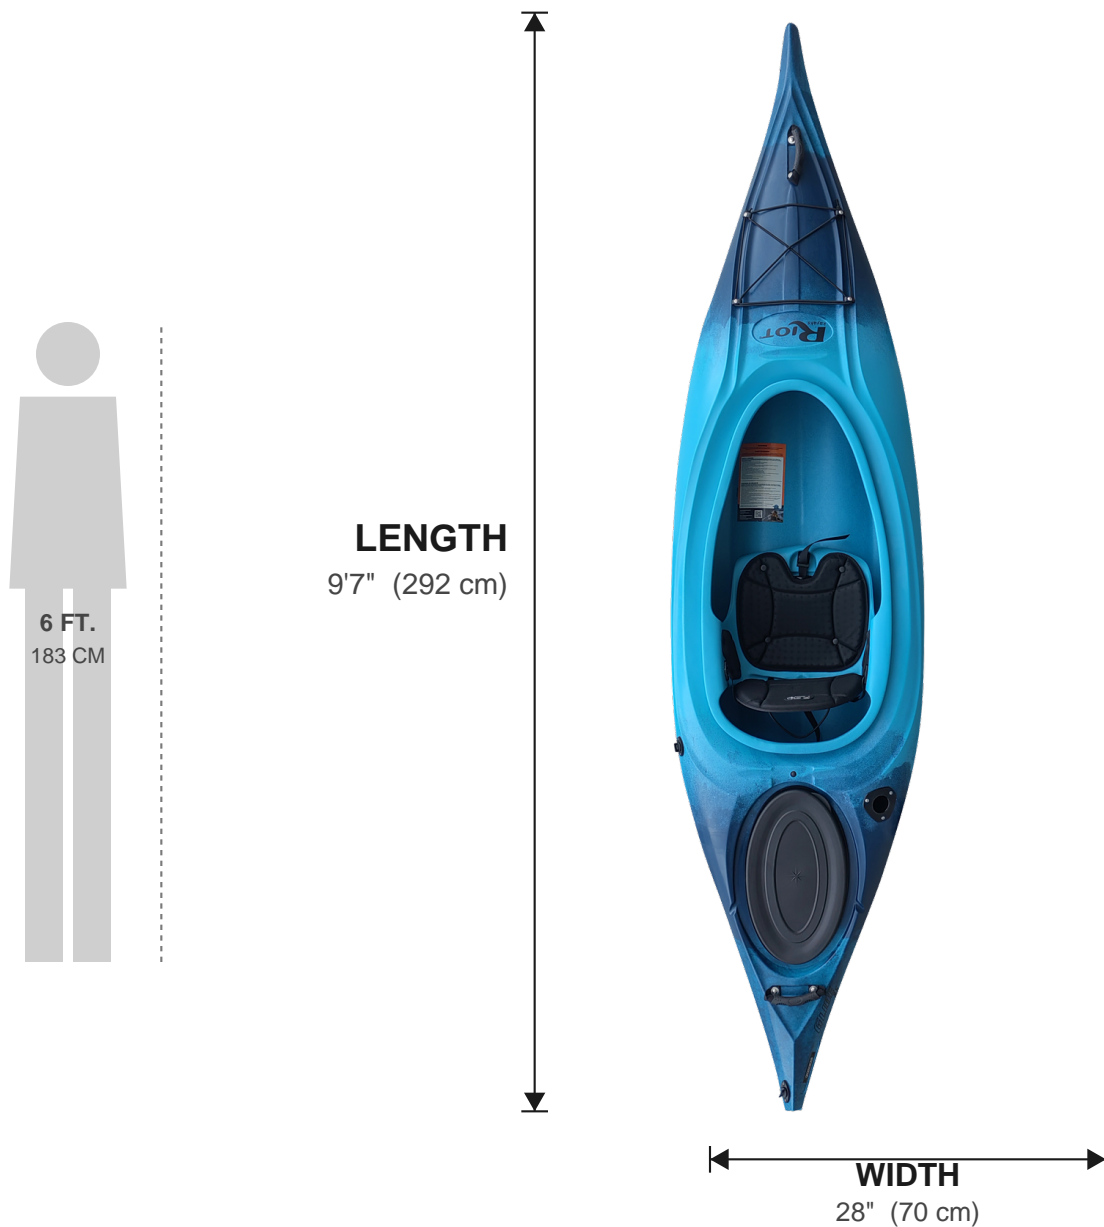

**WEIGHT**

**33 LBS**  
(15 KG)

**WEIGHT CAPACITY**

**300 LBS**  
(136 KG)

**WARRANTY**

**5 YEAR**  
LIMITED · ORIGINAL OWNER

**MATERIAL**  
CROSSMAX HDPE

## SPECIFICATIONS

FEATURES & BENEFITS · 2026 STOCK

LENGTH	9'7" (292 cm)
WIDTH	28" (70 cm)
HEIGHT	12" (30.5 cm)
WEIGHT	33 lb (15 kg)
MAX CAPACITY	300 lb (136 kg)
MATERIAL	Crossmax HDPE
COCKPIT SIZE	39.8" x 20.5"
WARRANTY	5-year limited hull

## FEATURES & BENEFITS

- > Quality sealed stern hatch + bulkhead for storage and safety
- > Comfort Lite Seat — padded base, adjustable backrest
- > Versatile boat with large cockpit — fits a wide range of paddlers
- > Stable double-arch hull, suitable for recreational fishing
- > Front flotation airbag — added safety buoyancy
- > Cockpit + rear drain plugs for fast water clearance

### AZURE

Bright water-blue — only colorway carried at SAIL.