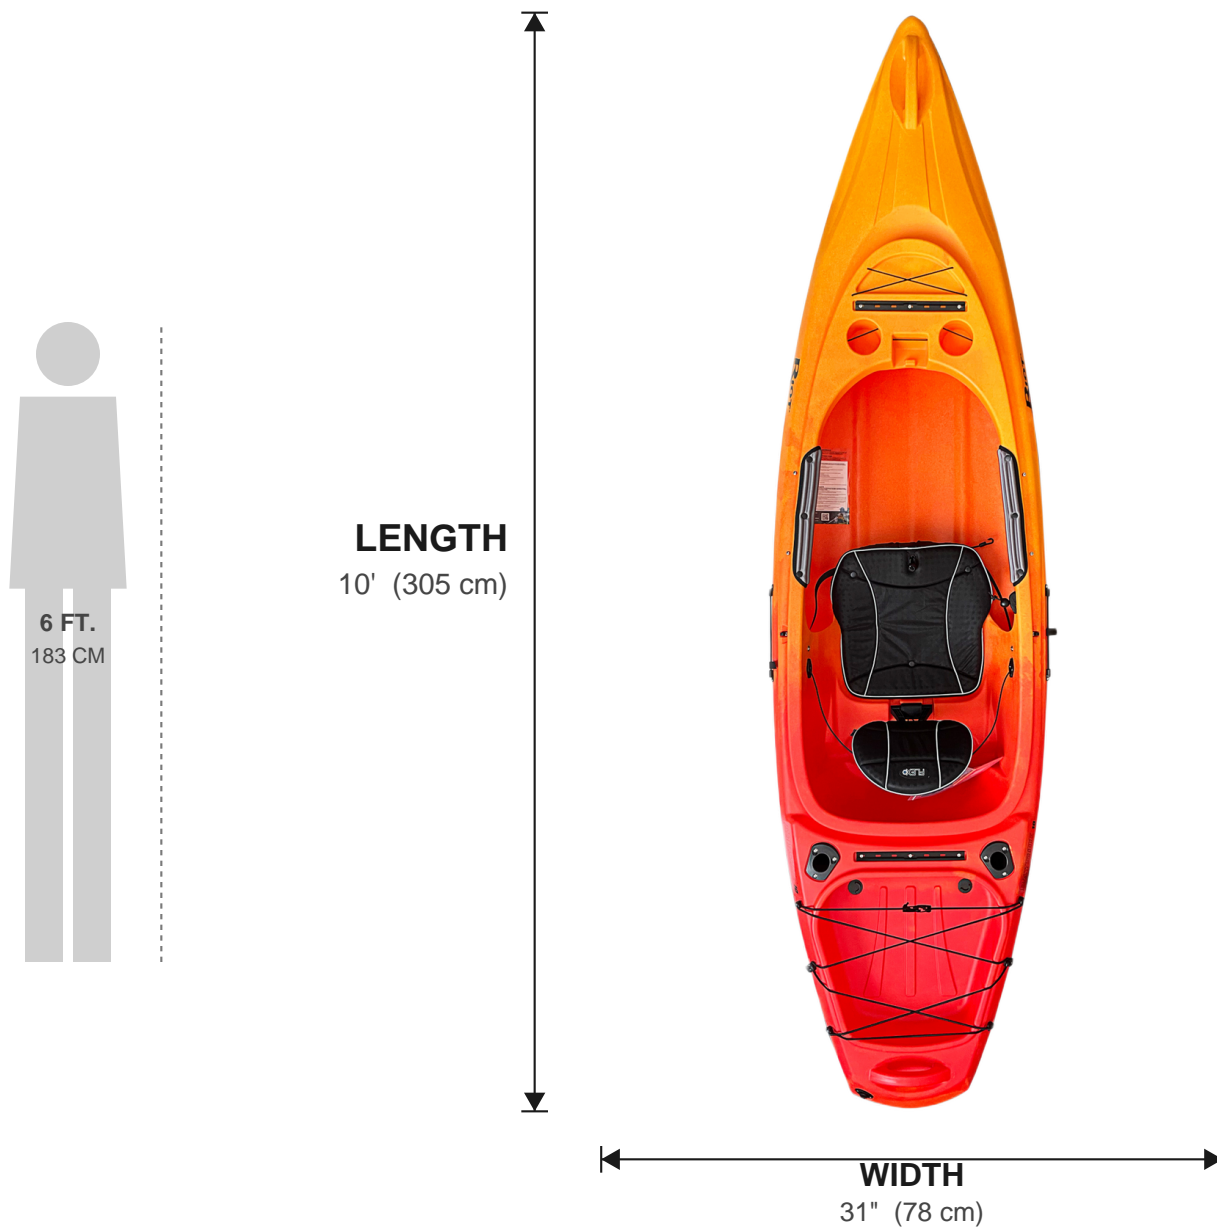

WEIGHT

53 LBS
(24 KG)

WEIGHT CAPACITY

381 LBS
(173 KG)

WARRANTY

5 YEAR
LIMITED · ORIGINAL OWNER

MATERIAL
CROSSMAX HDPE

SPECIFICATIONS

FEATURES & BENEFITS · 2026 STOCK

LENGTH	10' (305 cm)
WIDTH	31" (78 cm)
HEIGHT	14.5" (37.5 cm)
WEIGHT	53 lb (24 kg)
MAX CAPACITY	381 lb (173 kg)
MATERIAL	Crossmax HDPE
COCKPIT SIZE	63" x 27"
WARRANTY	5-year limited hull

PRICING

\$699.99 CAD

SAIL Outdoors retail price

FEATURES & BENEFITS

- > Wide-beam stability — 31" beam, double-arch hull
- > Flex 4 fully adjustable seat — base moves up/down under thigh
- > Oversized 63" x 27" cockpit — largest in our rec lineup
- > Above-deck rear cargo area with bungees
- > Cockpit dashboard for phone, tools, tackle
- > Front + rear accessory tracks (universal mount)
- > Two flush-mount rod holders + padded thigh grips
- > Paddle park, molded carrying handles

SAIL EXCLUSIVE COLORWAY

SUNSET

Bright red-to-orange — only colorway carried at SAIL.